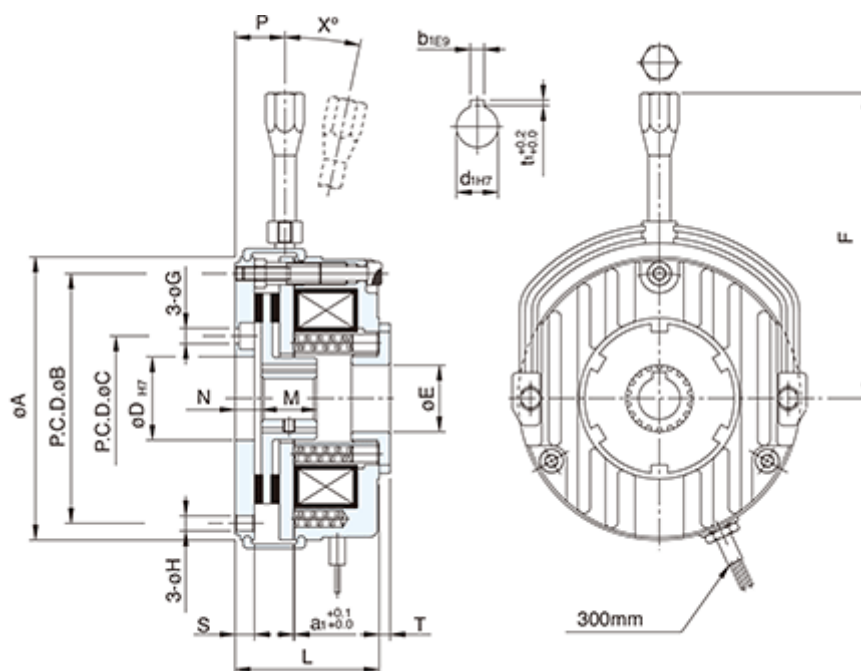

Data Sheet

Article number: 2599601004311

Description: CT Brake complete ABS0S4AA
205VDC 4Nm Hub Bore Keyway Ø11mm

Measures

A = 84	F = 98	T = 3
a1 = 0.15	G = 5	t1 = 1.8
B = 72	H = 5	X = 10
b1 = 4	L = 41	
C =	M = 17	
D = 31	N = 8	
d1 = 11	P = 17.7	
E = 19	S = 6	